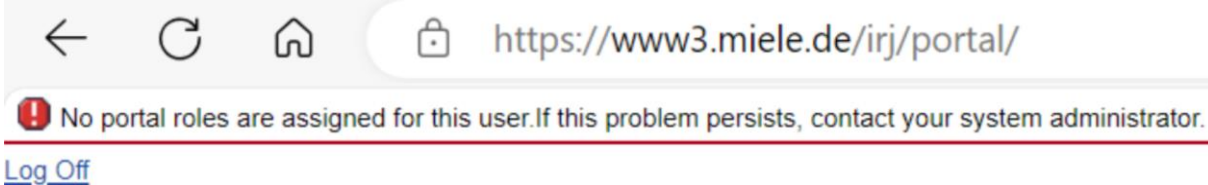

First login

First time here? Please change your initial password which you have received by e-mail!

<https://www3.miele.de/>

Miele

Miele Internet Login

User name
DE0000000000

Password
.....

[Forgot Password?](#)

Change Password
☒

Login

The following error message can be ignored: